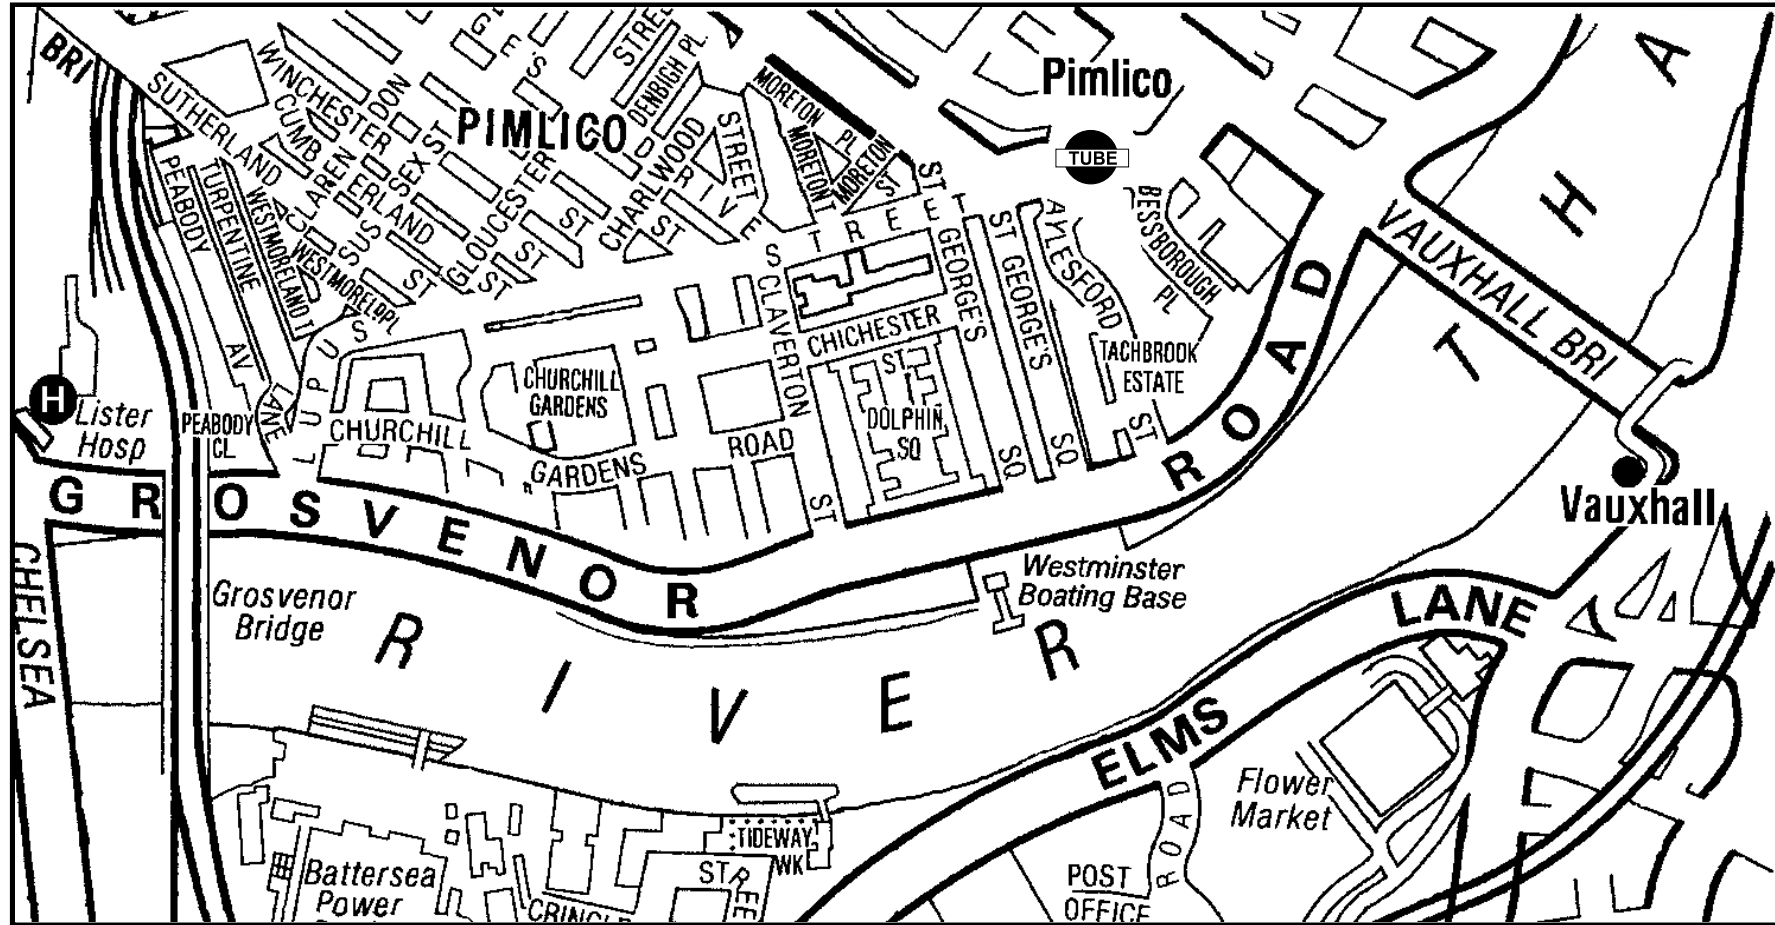

**PLEASE NOTE :** GROSVENOR ROAD IS A RED ROUTE WITH NO STOPPING BETWEEN 8AM AND 7PM DURING THE WEEK. OUTSIDE OF THOSE HOURS, AND AT WEEKENDS, THE SOUTHERN SIDE OF THE ROAD, BETWEEN ST GEORGE'S SQUARE AND CLAVERTON STREET, IS AVAILABLE FOR PARKING.